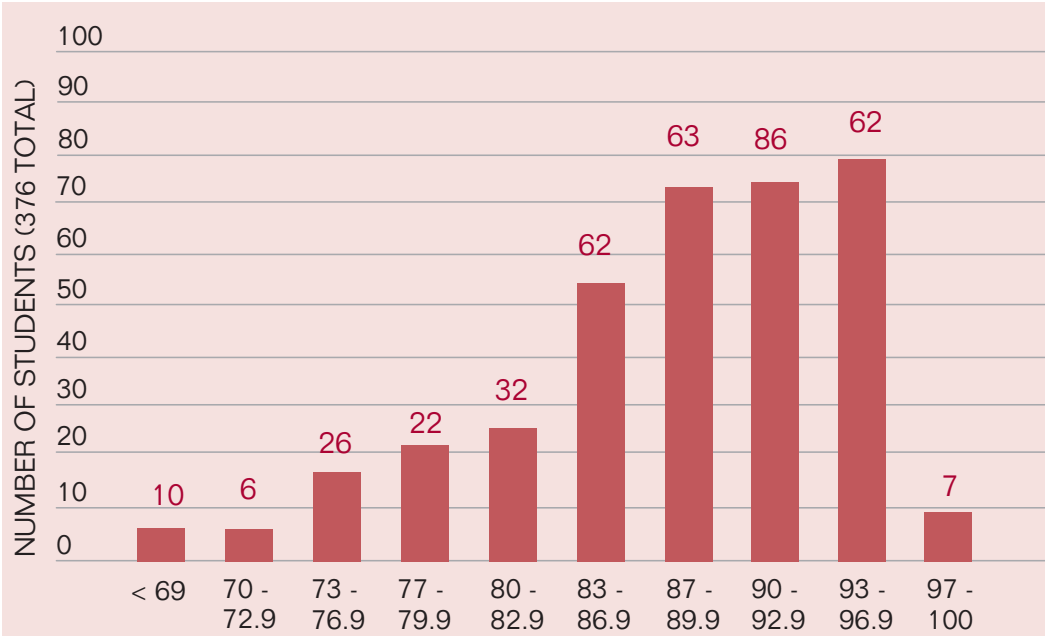

Grading

The GPA chart in this profile is based on six semesters of grades for this class. The grading system is detailed below. Note: There is no weighting of Honors or AP courses.

CLASS OF 2019 SIXTH SEMESTER CUMULATIVE G.P.A. DISTRIBUTION (as of 9/19)

NISKAYUNA HIGH SCHOOL GRADING SYSTEM

Quality Scale	Letter Grade	Equivalent
4.3	A+	97-100
4.0	A	93-96
3.7	A-	90-92
3.3	B+	87-89
3.0	B	83-86
2.7	B-	80-82
2.3	C+	77-79
2.0	C	73-76
1.7	C-	70-72
1.0	D	65-69
0.0	F	Below 65
W-Withdrawn		
P- Pass (Course evaluated on a pass-fail basis)		

NISKAYUNA AVERAGE ACT SCORES – THREE YEAR TREND

Year	# tested	English	Math	Reading	Science	Composite
2015-16	171	26.2	27.2	27.1	26.7	27.0
2016-17	161	25.7	26.9	26.8	26.0	26.5
2017-18	136	26.4	27.0	27.4	26.6	27.0

CLASS OF 2019 SAT SCORES REPORT

SAT Scores	Percentage of Students
1400-1600	27%
1200-1390	34%
1000-1190	31%
800-990	9%
600-700	0%
400-590	0%

NATIONAL MERIT SCHOLARSHIP PROGRAM

Number of Participants	217
Semifinalists	6
Letters of Commendation	12

2018-19 SAT

	%
Met ERW Benchmark	91
Met Math Benchmark	86
Met Both Benchmarks	88

OVERALL MEAN SCORES

Mean Scores	1249
Mean Read & Writing Scores	613
Mean Math Scores	635